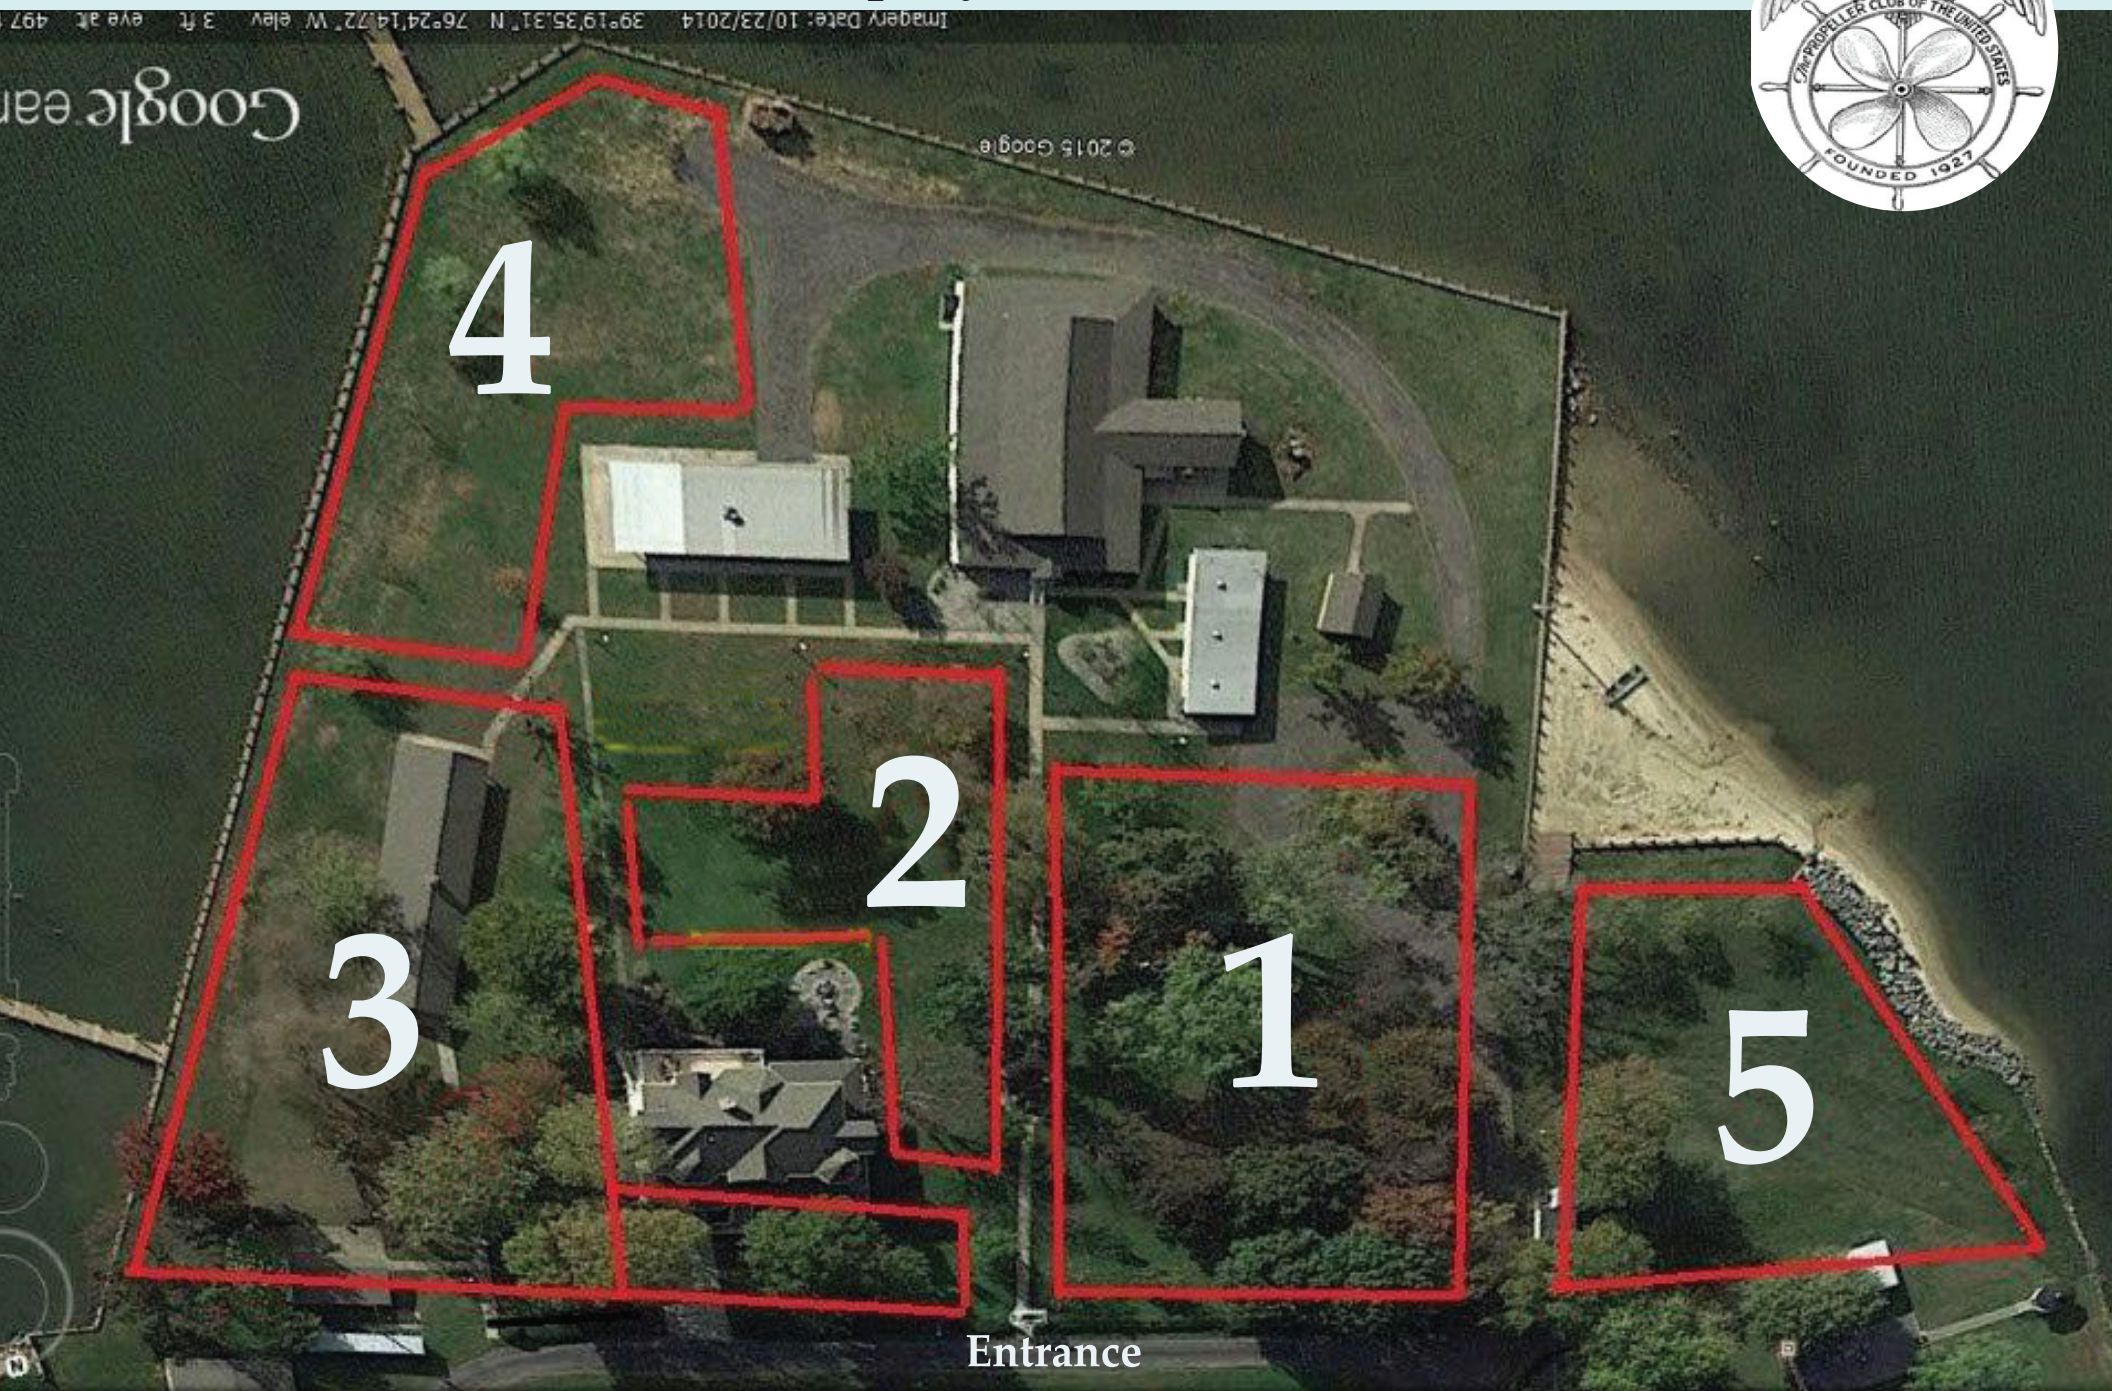

Propeller Club of Baltimore Annual Crab Feast 2017 Banner Directory (Company Name on Back)

2017 BANNER LOCATION

SECTION 1

Access World
ARRC
Baltimore Packaging JRL
Eukor Car Carriers
Evan Transportation
General Ship Repair
Independent Container
Line
K & K International
Marine Transport
MEBA-District 1
Pasha
Ports America Chesapeake
Resources Warehouse
Rukert Terminals
SeaBridge
SunTrust
Taylor Northeast
Terminal Shipping
Vanguard Logistics
Wallenius Wilhelmsen
Logistics
XPO